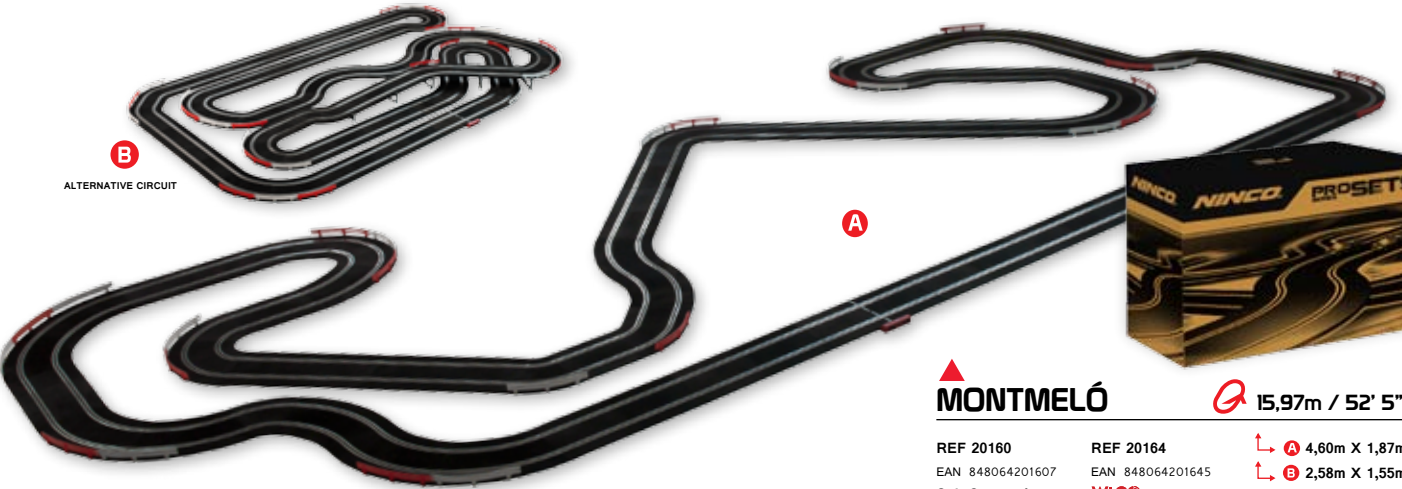

FOUR LANES

ⓐ 13,45m / 44' 2"

REF 20159
EAN 848064201591
Std. Connection

REF 20163
EAN 848064201638
WICO

↳ 3,73m X 2,34m

B
ALTERNATIVE CIRCUIT

MONTMELÓ

ⓐ 15,97m / 52' 5"