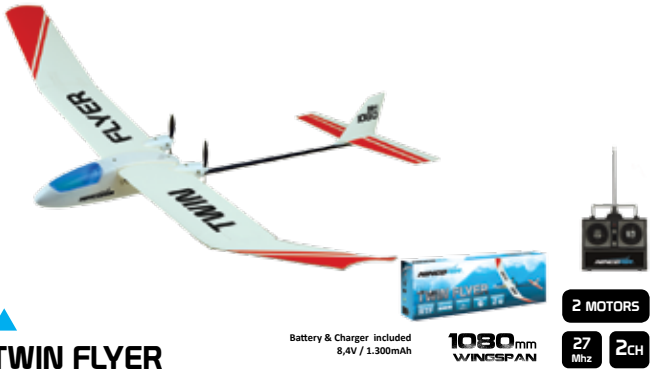

REF NH99011 / BLUE
EAN 848064990112

HAND LAUNCH

REF NH92020
EAN 848064920201

550mm WINGSPAN
JUST LAUNCH
RED / BLACK

MINI

REF NH92001
EAN 848064920010

Battery & Charger included
506mm WINGSPAN
2 MOTORS
27 Mhz
2CH