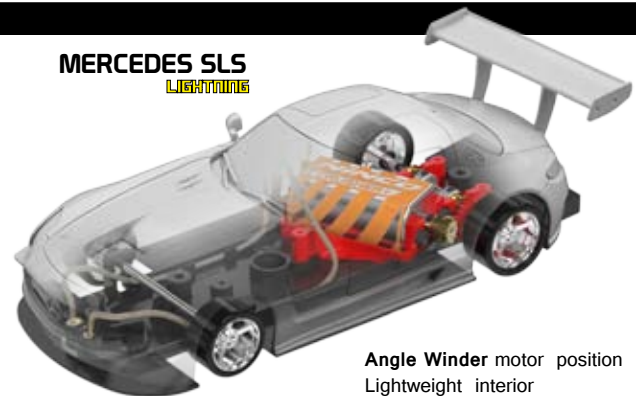

MERCEDES SLS
LIGHTNING

Angle Winder motor position
Lightweight interior
Prorace transmission

CHEVROLET CAMARO
S

JAGUAR E-TYPE
S

FORD SIERRA
S

CITROEN C4
LIGHTNING

Angle Winder motor position
Motor mount with suspension
M2 adjustable & Road-Grip effect
New generation of crowns
Lightweight interior
4WD Transmission