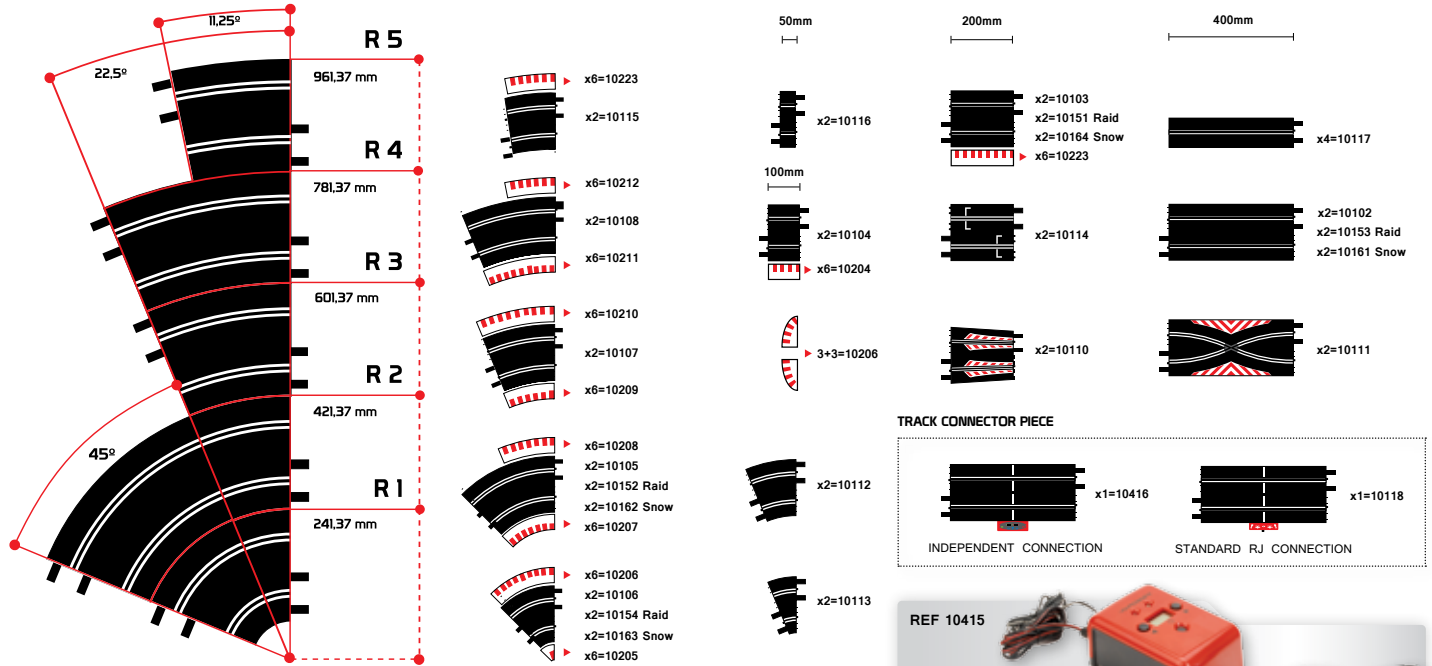

↳ 2,46m X 1,34m

WICO

MASTER SPORT

Ⓞ 14,37m / 47' 2"

REF 20169
EAN 848064201690

↳ 2,70m X 1,52m

WICO

EXTENSION KITS