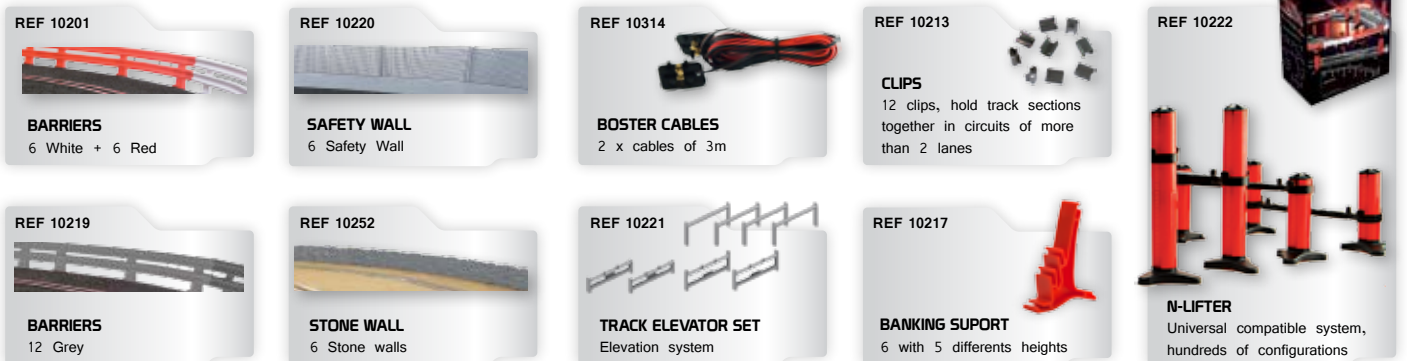

UNIVERSAL ACCESSORIES