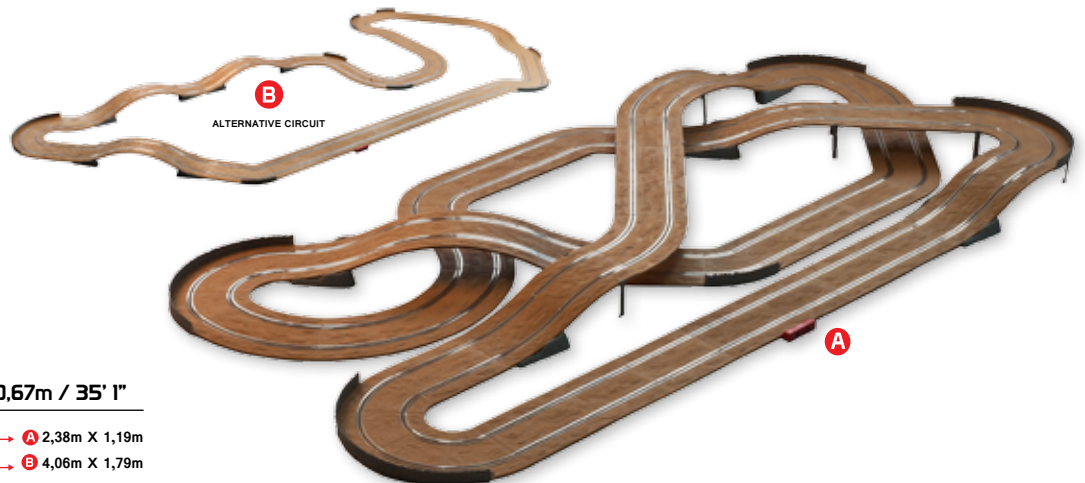

↳ 2,89m X 1,63m

OFF ROAD

ⓐ 10,67m / 35' 1"

REF 20158
EAN 848064201584
Std. Connection

↳ ⓐ 2,38m X 1,19m
↳ ⓑ 4,06m X 1,79m

B
ALTERNATIVE CIRCUIT

THE ULTIMATE SLOT SYSTEM

STARTER PRO