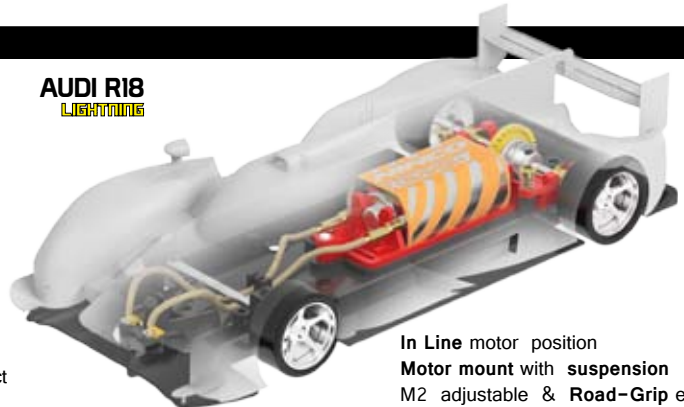

Angle Winder motor position
Motor mount with suspension
M2 adjustable & Road-Grip effect
New generation of crowns
Lightweight interior
4WD Transmission

AUDI R18
LIGHTNING

In Line motor position
Motor mount with suspension
M2 adjustable & Road-Grip effect
Front axle adjustable height
Ultra-light body