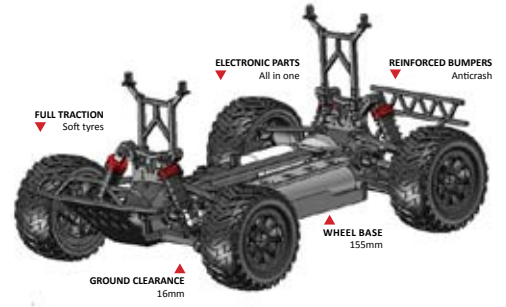

PRO RALLY NEW

REF NH93031 Red
EAN 848064930316

REF NH93032 Blue
EAN 848064930323

1/14
Battery & Charger included
7,2V / 1.100mAh
Brushed RC 370 / ESC W/R